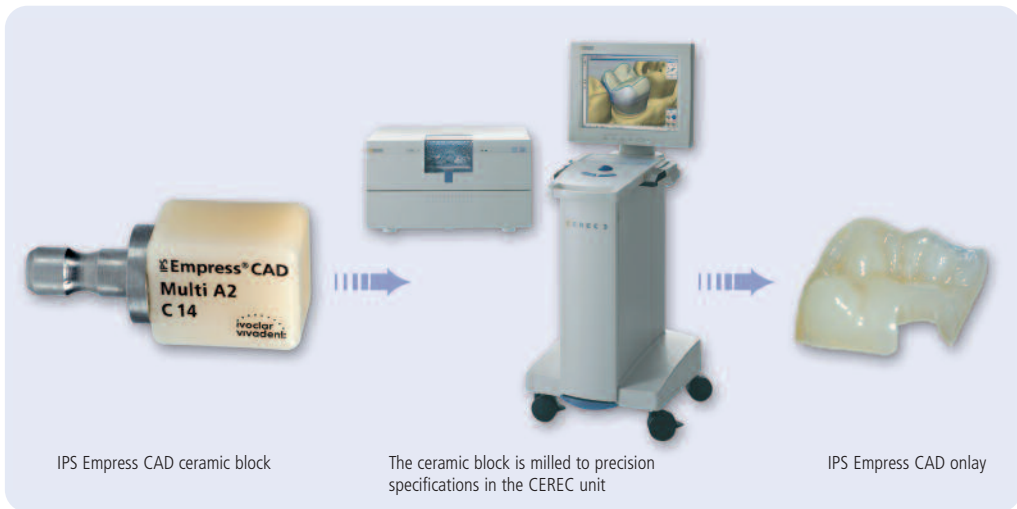

Patient Information

IPS Empress[®] CAD

High-tech precision makes your smile look so beautiful

IPS Empress[®] CAD

CERAMIC FOR MODERN DENTISTRY

IPS Empress CAD is a high-quality ceramic for fabricating inlays/onlays, veneers and crowns. This material meets the cutting-edge requirements of aesthetics, function and durability. In addition, the material has proven itself a

million times over in the dental office. The IPS Empress CAD all-ceramic is used without a metal substructure and represents a biocompatible alternative – not only for allergic persons.

The leucite-reinforced glass-ceramic blocks are machined using the innovative CAD/CAM technology of the CEREC® unit.