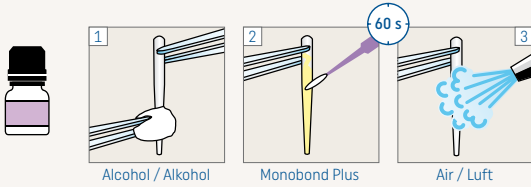

Speedcem® Plus

Cementation of root posts (metal, ceramic, FRC)

Befestigung von Wurzelstiften (Metall, Keramik, FRC)

Root Post

Metal / FRC / ceramic: Pre-treatment according to manufacturer's instructions.

Wurzelstift

Metall / FRC / Keramik: Vorbehandlung gemäss Herstellerangaben.

Monobond® Plus