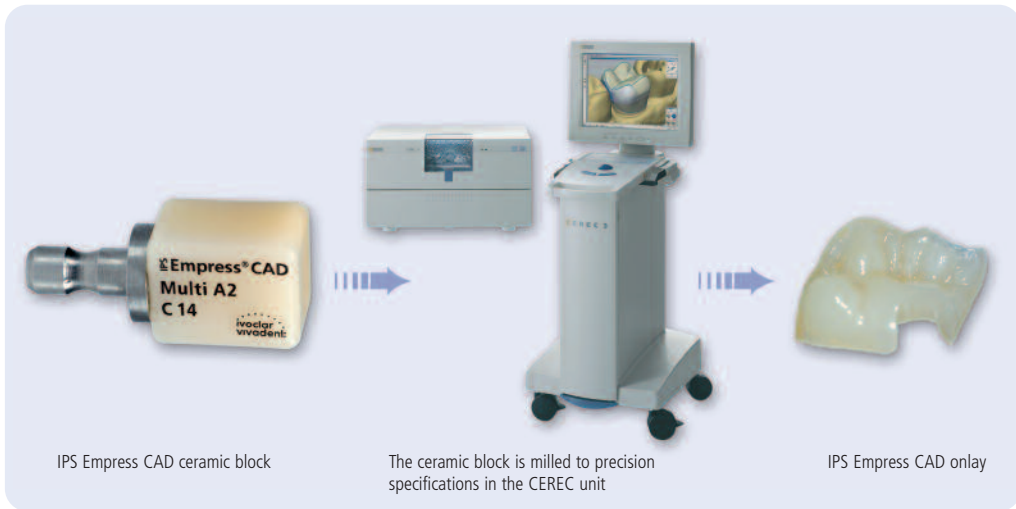

Patient Information

IPS Empress[®] CAD

High-tech precision makes your smile look so beautiful

IPS Empress[®] CAD

CERAMIC FOR MODERN DENTISTRY

IPS Empress CAD is a high-quality ceramic for fabricating inlays/onlays, veneers and crowns. This material meets the cutting-edge requirements of aesthetics, function and durability. In addition, the material has proven itself a

million times over in the dental office. The IPS Empress CAD all-ceramic is used without a metal substructure and represents a biocompatible alternative – not only for allergic persons.

The leucite-reinforced glass-ceramic blocks are machined using the innovative CAD/CAM technology of the CEREC® unit.